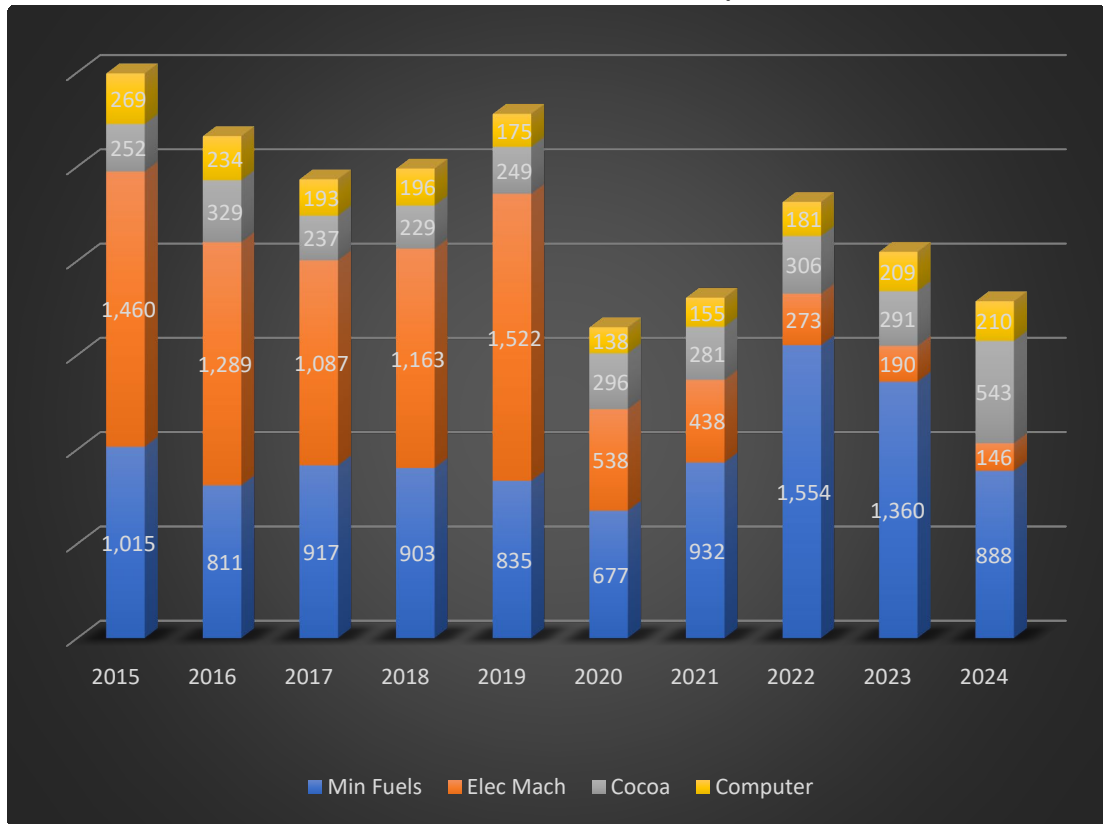

3. Major Commodities of Vermont – Canada Trade: Total $M US

Major commodities traded between Vermont and Canada are electrical machinery and equipment, cocoa, and mineral fuels.