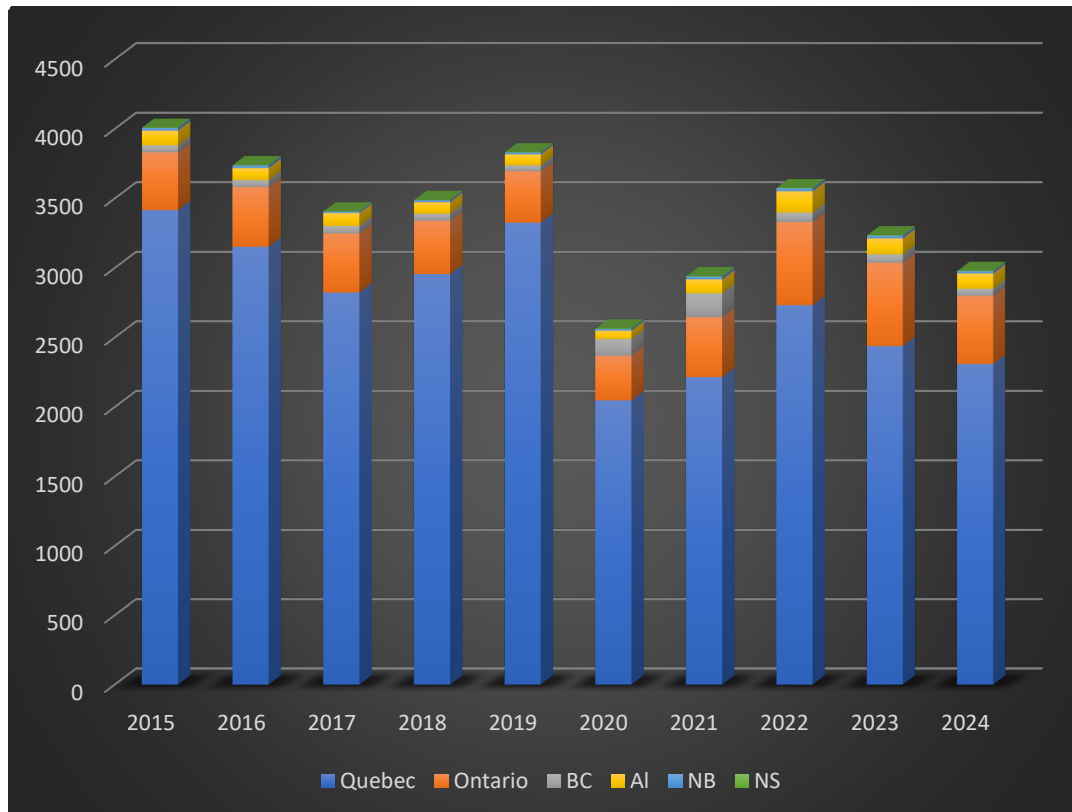

6. TOP TRADING PARTNERS: Vermont – Canadian Provinces

Quebec is Vermont's top trading partner at 77% of total Canada – Vermont trade volumes in 2024.