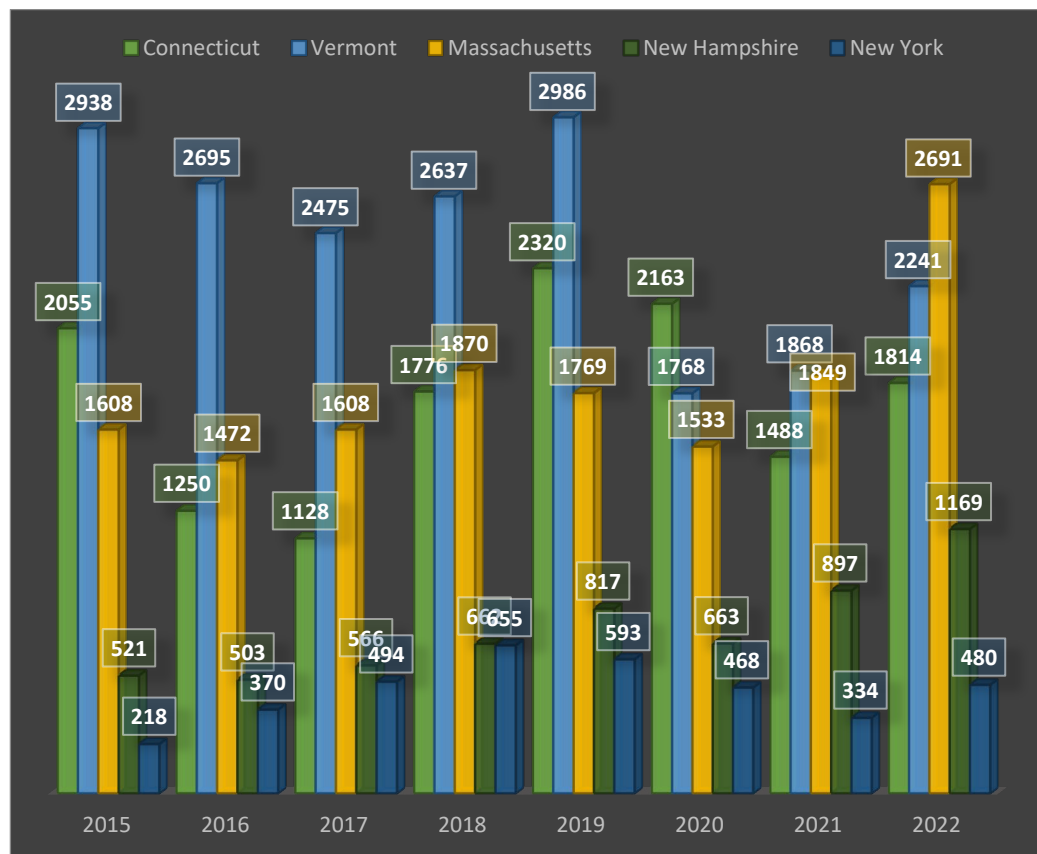

VERMONT: CANADA – U.S. TRADE

1. Total Vermont – Canada Trade – Exports and Imports \$Million (US)

In 2024, total Vermont - Canada trade decreased by \$258 million, down from \$3.3 Billion to \$3.0 Billion. This fall was comprised of a \$35 million decrease in exports and a \$244 million decrease in imports.

Major commodities traded between Vermont and Canada are electrical machinery and equipment, cocoa, and mineral fuels.

4. Major Commodities of Vermont – Canada Trade: Exports \$M US

Exports from Vermont to Canada are dominated by shipments of electrical machinery and equipment.

5. Major Commodities of Vermont – Canada Trade: Imports

Mineral Fuels lead Vermont imports.

6. TOP TRADING PARTNERS: Vermont – Canadian Provinces

Quebec is Vermont's top trading partner at 77% of total Canada – Vermont trade volumes in 2024.

7. Quebec / Ontario - Vermont Trade: Exports and Imports

The dominance of Vermont and Quebec as trade partners is highlighted in this graph.

8. TOP STATES TRADING WITH CANADA THROUGH VERMONT

In 2022, in addition to the trade accounted for by Vermont, \$7 Billion in trade from other states relied upon Vermont transportation infrastructure to access the northern border ports of entry.