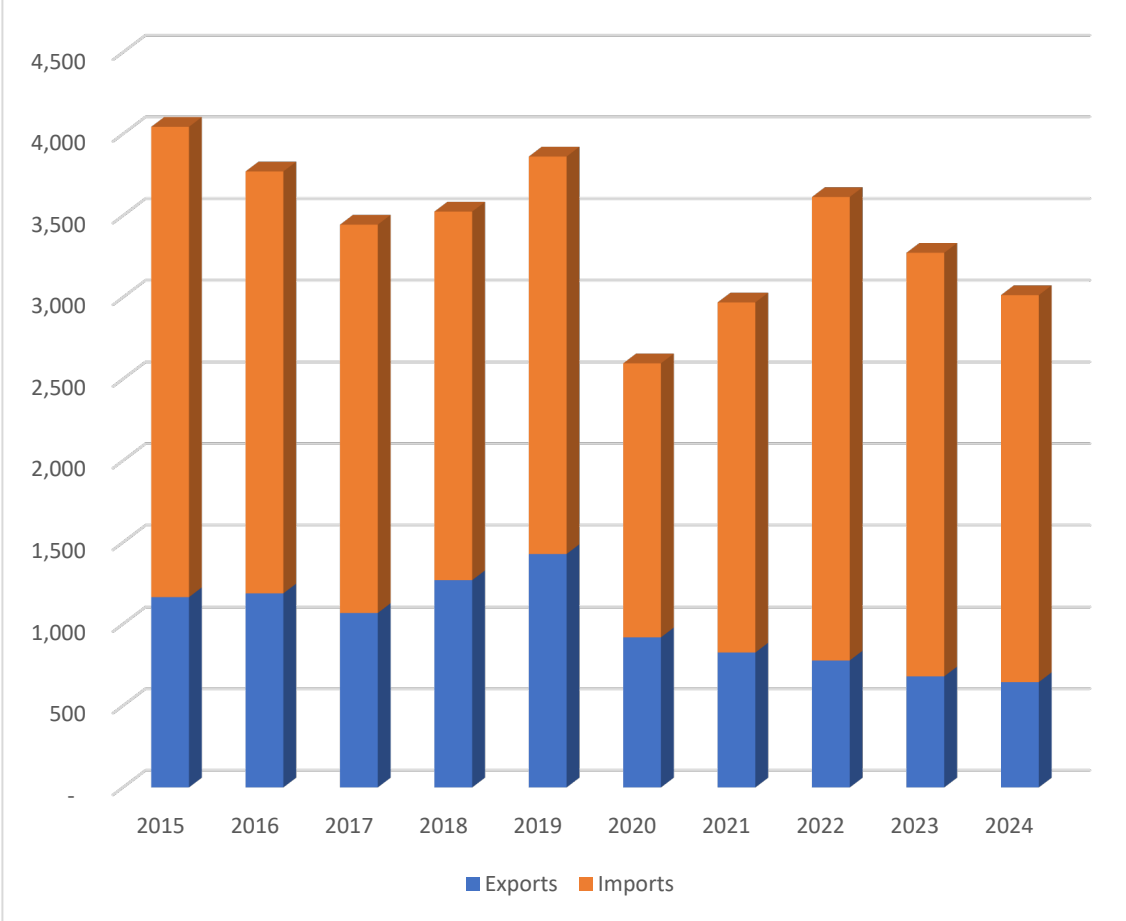

VERMONT: CANADA – U.S. TRADE

1. Total Vermont – Canada Trade – Exports and Imports \$Million (US)

In 2024, total Vermont - Canada trade decreased by \$258 million, down from \$3.3 Billion to \$3.0 Billion. This fall was comprised of a \$35 million decrease in exports and a \$244 million decrease in imports.

2. Vermont – Canada Trade – Share of Exports & Imports

Imports dominate Vermont - Canada trade at about 71% over the ten-year period. Exports comprise about 29% of total Vermont Canada trade.

3. Major Commodities of Vermont – Canada Trade: Total \$M US