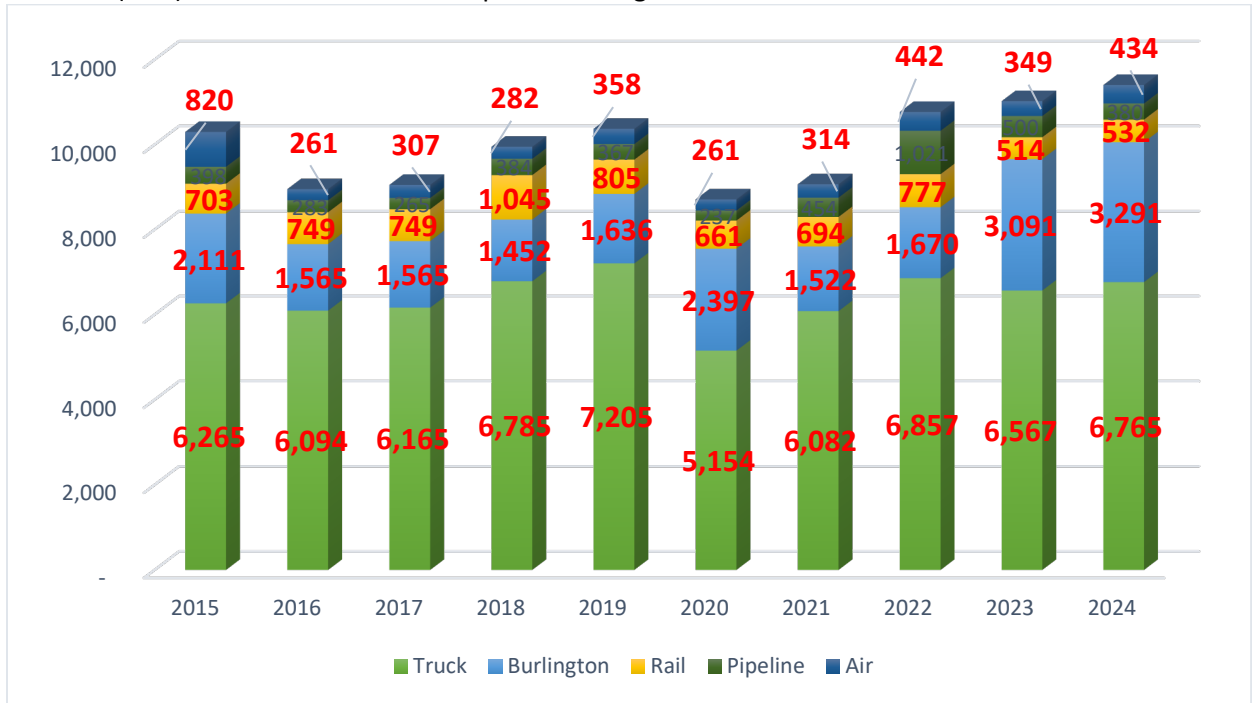

9. TOP MODES of Transportation: Canada - US TRADE THROUGH Vermont

The bulk (60%) of Canada US trade that passes through Vermont travels via truck