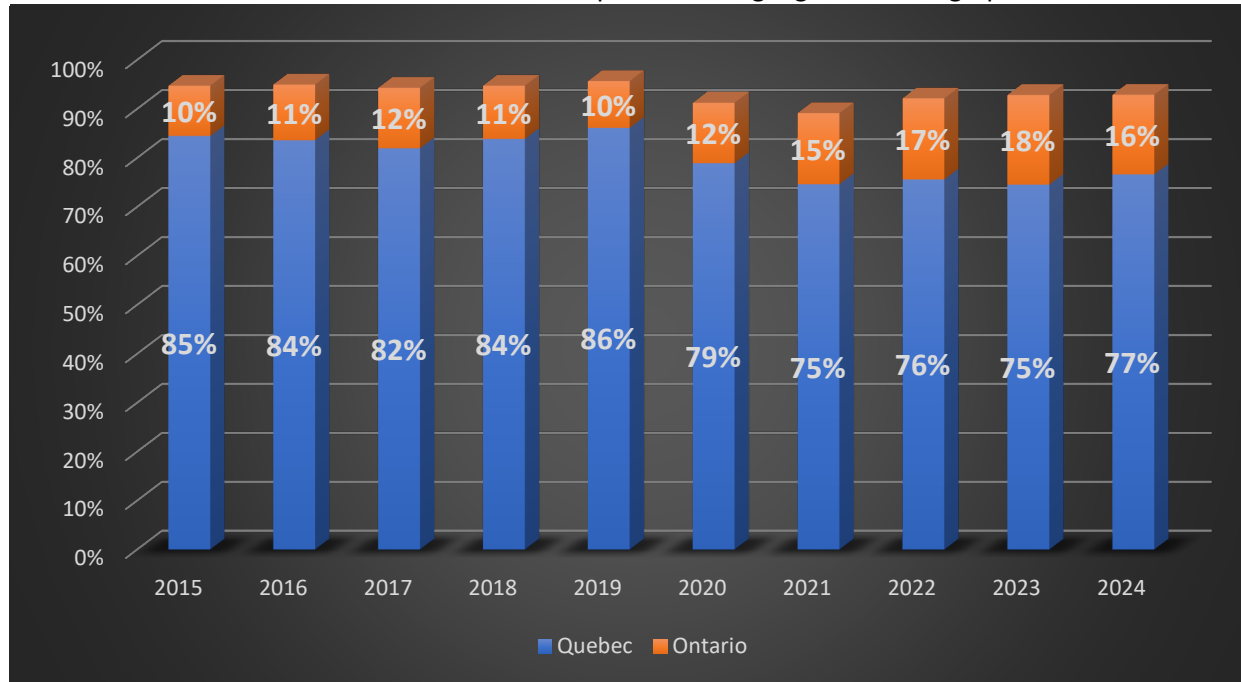

7. Quebec / Ontario - Vermont Trade: Exports and Imports

The dominance of Vermont and Quebec as trade partners is highlighted in this graph.

8. TOP STATES TRADING WITH CANADA THROUGH VERMONT