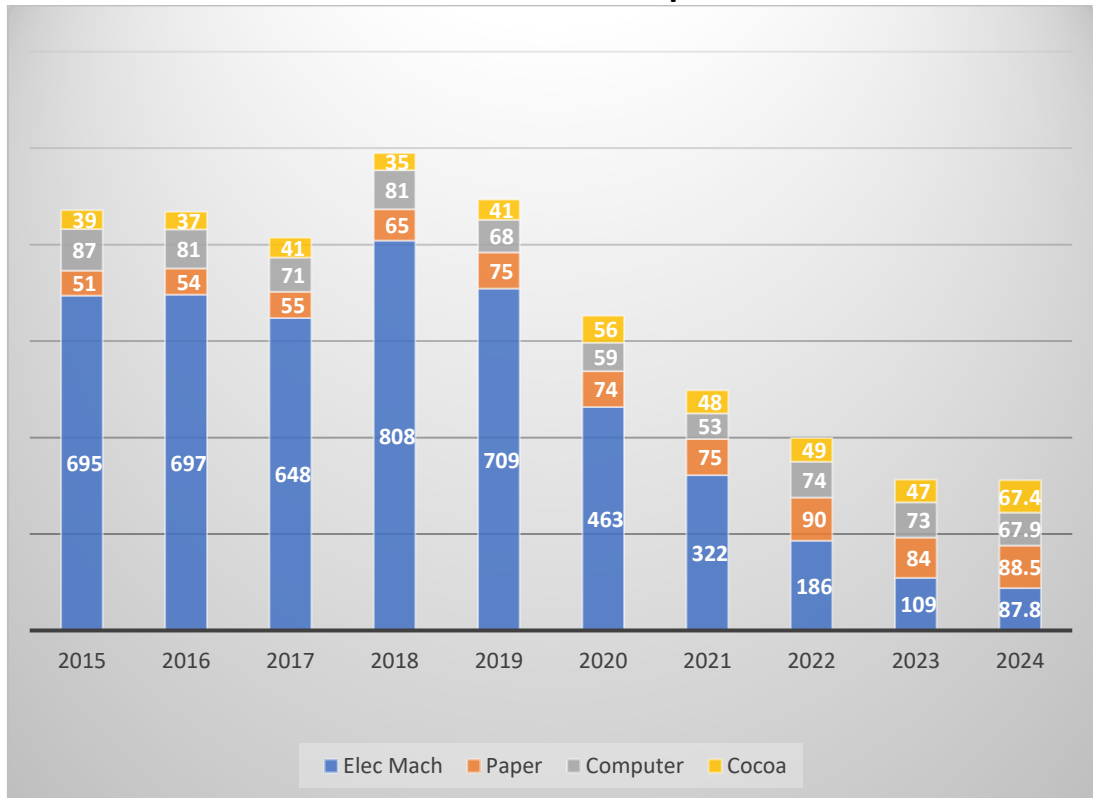

4. Major Commodities of Vermont – Canada Trade: Exports $M US

Exports from Vermont to Canada are dominated by shipments of electrical machinery and equipment.