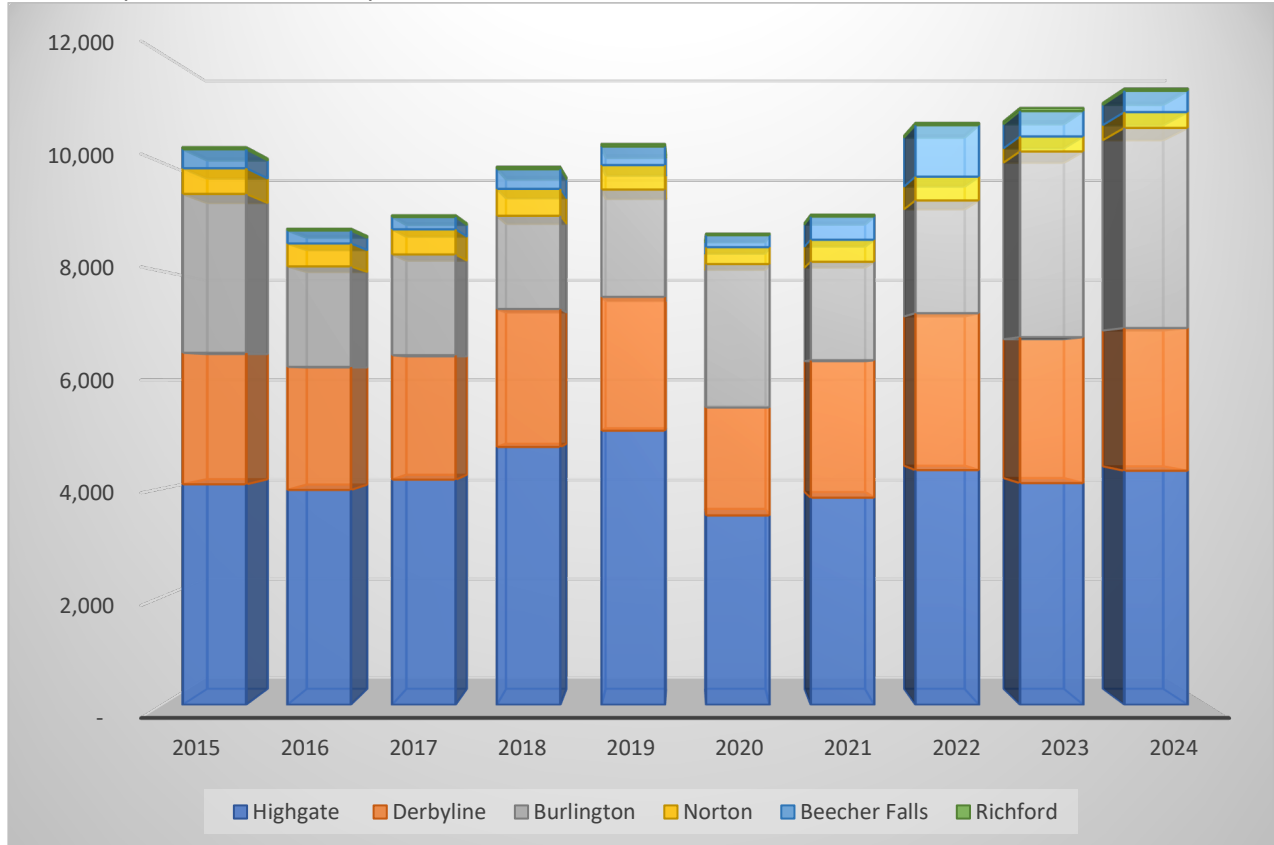

10. TOP Vermont Ports of Entry for Canada – US Trade

The Top three Ports of Entry in Vermont account for over 90% of Canada – U.S. trade traffic.